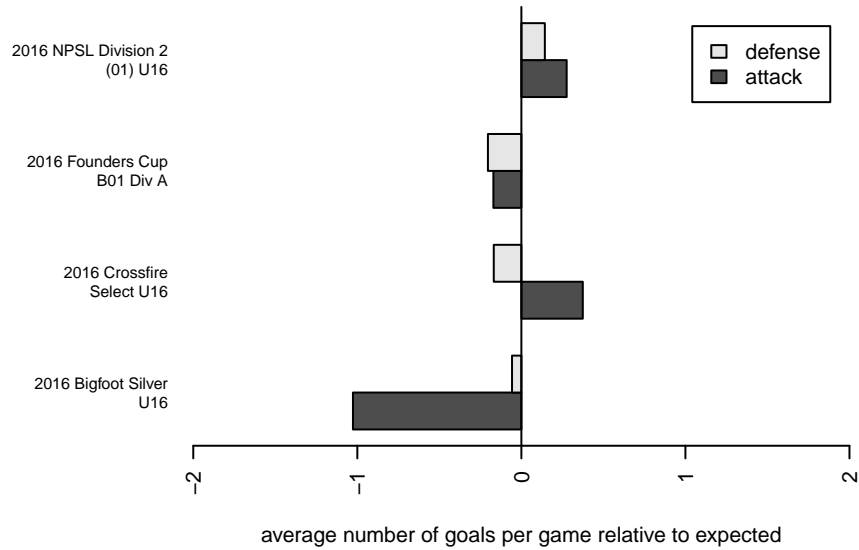

Newport FC Barca B01

Newport Youth SC
 Bellevue, WA
 B01 total strength=1234
 attack=7.28 defense=2.78
 fall league = NPSL Div 2 (01) U16

alt names used:
 NEWPORT FC BARCA BU 16 (WA)
 Newport FC B01 Barca
 Newport FC B01 Barca
 Newport FC B01 Barca

Venues played:
 2016 Crossfire Select U16
 2016 Bigfoot Silver U16
 2016 NPSL Division 2 (01) U16
 2016 Founders Cup B01 Div A

Newport FC Barca B01
 Dots are actual minus expected GF (blue circles) and GA (red triangles).
 Blue line is smoothed change in attack strength. Red is smoothed change in defense strength.

**attack and defense variance (black dot)
relative to other teams
and top 10 in region**

**attack and defense rating
relative to others at age
and all opponents in last 13 months**

Performance relative to 13 month average